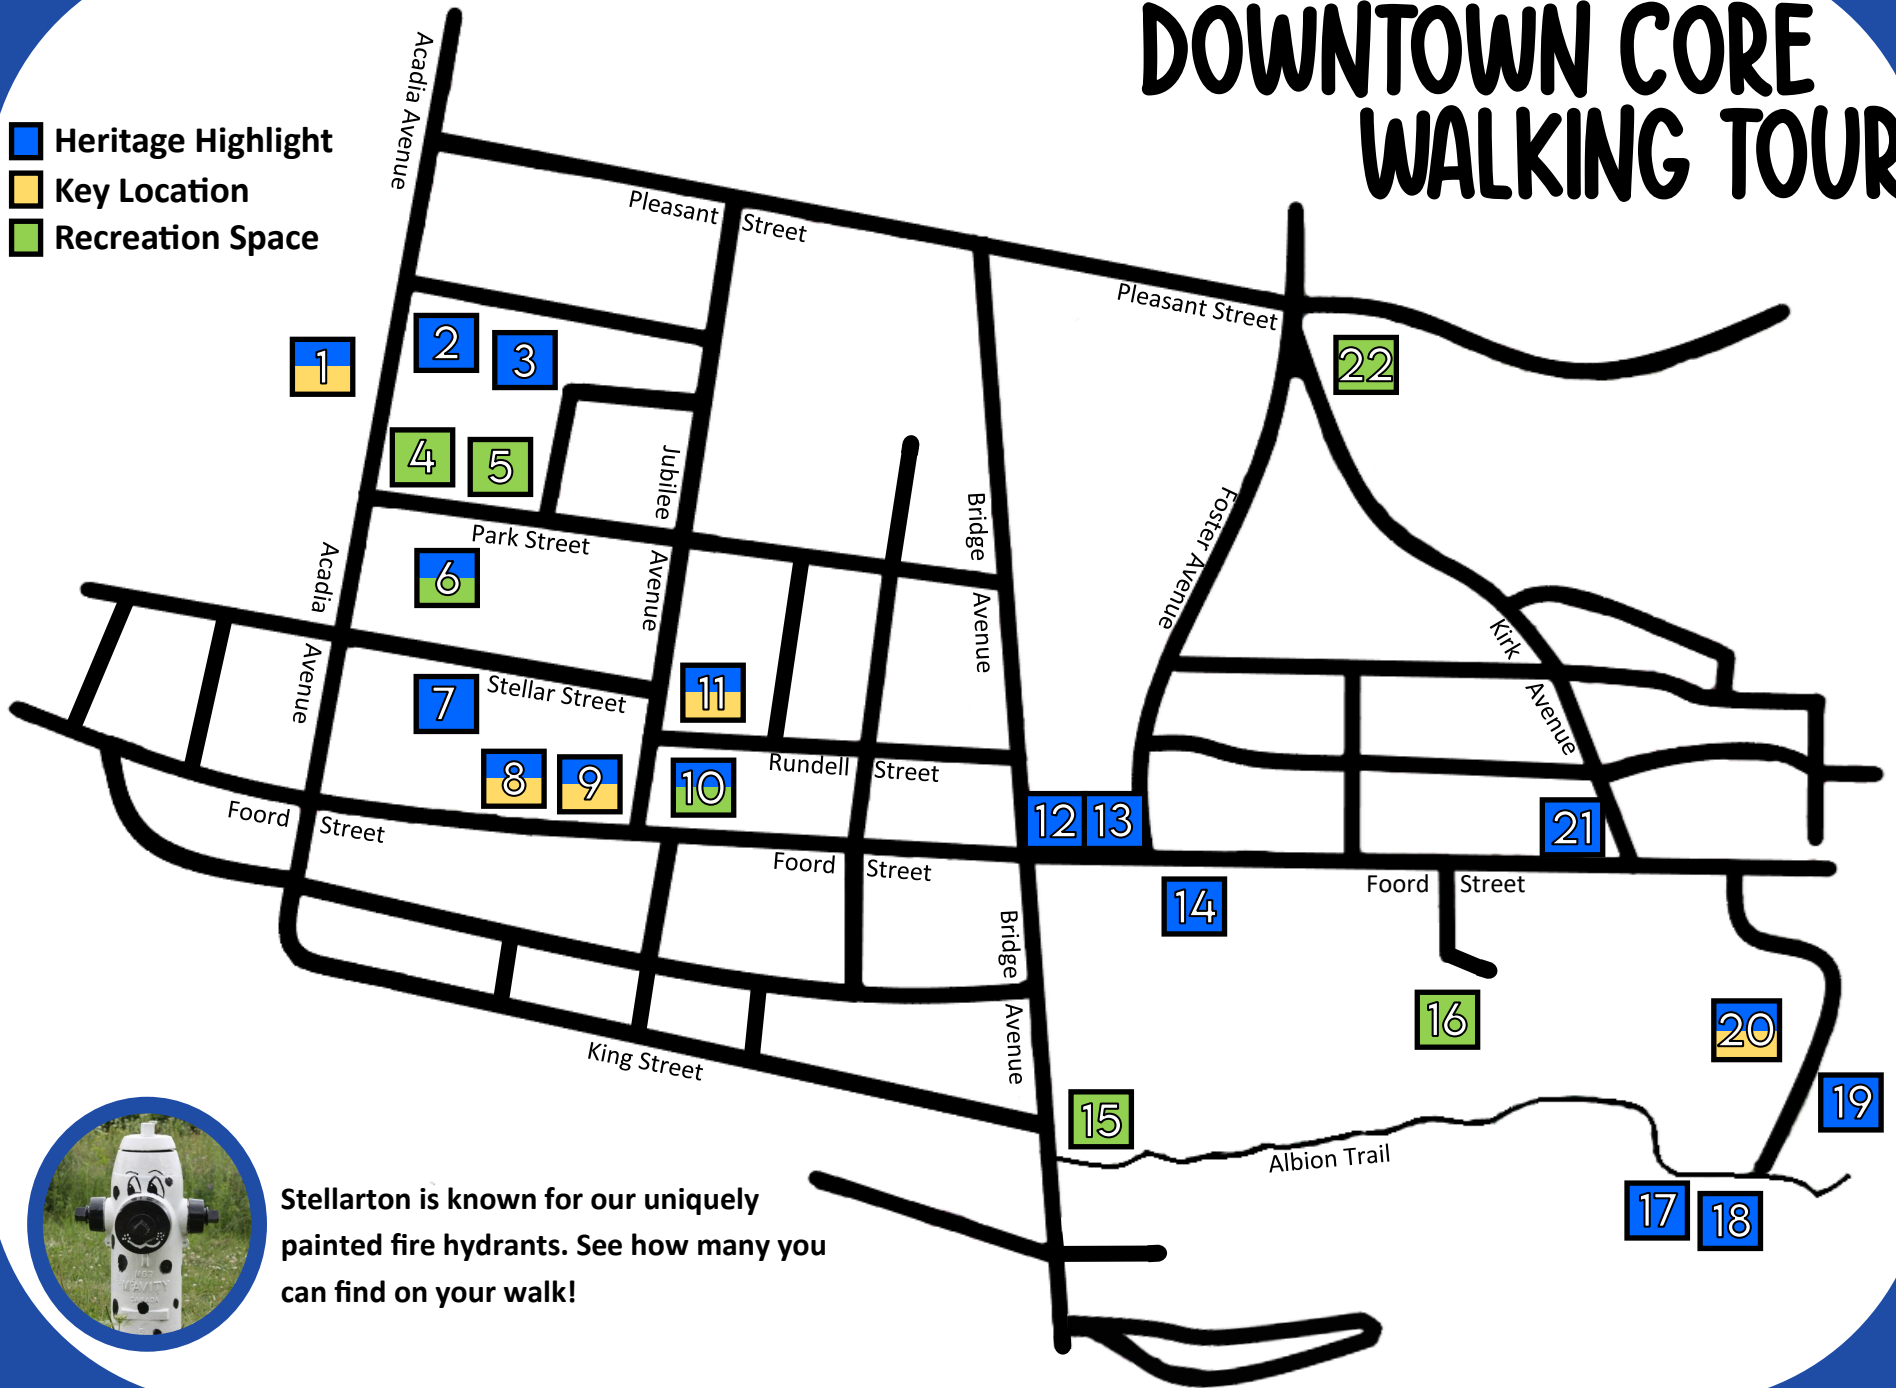

DOWNTOWN CORE WALKING TOUR

-  Heritage Highlight
-  Key Location
-  Recreation Space

Stellarton is known for our uniquely painted fire hydrants. See how many you can find on your walk!

Map Locations

1. NSCC Pictou Campus
2. Birch Hill House Panel
3. Town Informative Panels
4. Stellarton Community Centre
5. Allan Park
6. Albion Ball Field
7. Former Stellarton Memorial Rink
8. Stellarton Town Hall & Police Service
9. Stellarton Library & Heritage Room
10. Town Square Pavilion & Splash Pad
11. Stellarton Fire Hall
12. Stellarton Cenotaph
13. James P. Robertson V.C. Memorial
14. Miners' Monument
15. Entrance to the Albion Trail
16. Dorrington Softball Complex
17. Foundry Site
18. VIA Station
19. Cornish Pump House
20. Museum of Industry
21. Rev. George Monro Grant Panel
22. Horseshoe Pits Park

*Use this map to take a self-guided tour of
Stellarton's downtown area!*

*Take time to shop, eat, and play along your
adventure; all while learning new things about
Stellarton's historic roots!*

STELLARTON'S DOWNTOWN CORE WALKING TOUR MAP